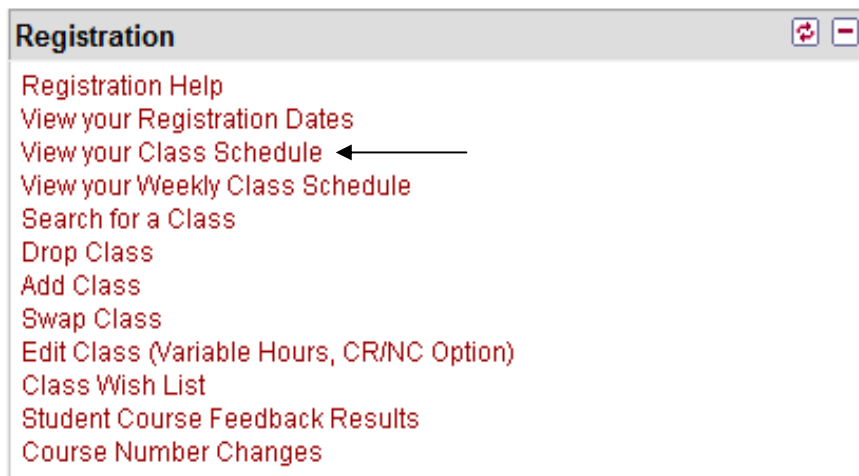

Instructions:

1. Log in to Campus Information Services with your uNID and password:

2. Locate the Registration box on your Student tab. Click the “View your Class Schedule” link

3. The class schedule page will be displayed

NOTE: If you have more than one career active (i.e undergraduate AND non-credit career) you will be provided the opportunity to select the appropriate career schedule to view.

- **Weekly Calendar View:** To view the schedule in a weekly format, click the “Weekly Calendar View”
- **Section:** Click the section number to view additional details for the class
- **Room:** Click on the room assignment for the location of the building on the campus map.
- **Instructor:** Click on the instructor’s name for their contact info, class info, student feedback, and/or class syllabus.
- **Deadlines:** To view the drop or withdraw deadline for regular, 1st half or 2nd half courses click on the icon under the “Deadline” heading.
- **Printer Friendly Page:** To print the schedule, click the “Printer Friendly Page” link at the bottom of the schedule.
- **Textbooks:** To view or order your textbooks click the “Buy Your Textbooks” link located at the bottom of the schedule.