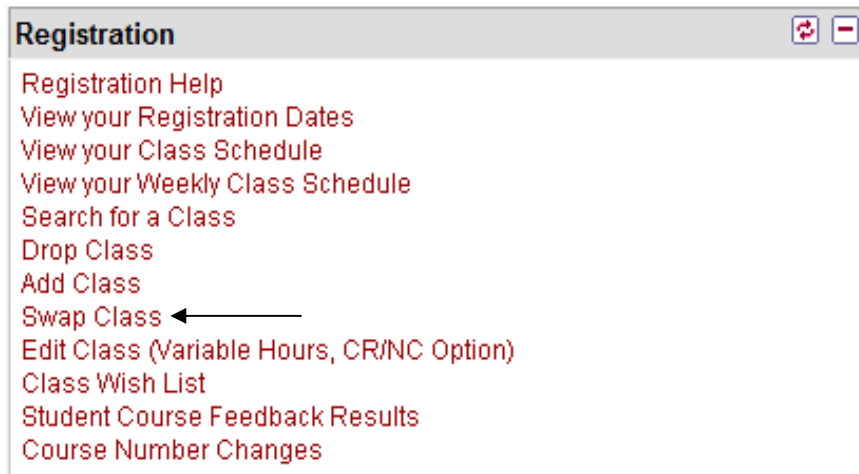

Instructions:

1. Log in to Campus Information Services with your uNID and password:

2. Locate the Registration box on your Student tab. Click the “Swap Class” link

3. The “Swap a Class” page is displayed.

NOTE: If you are able to register for more than one term you will be provided the opportunity to select the appropriate term.

- Choose a currently enrolled class from your schedule that you wish to swap for a different class up until the drop deadline of the course.

NOTE: The currently enrolled class is deleted from the record and replaced by the newly selected class.

- Select the new class by entering the class number or searching for the class using “Class Search.”